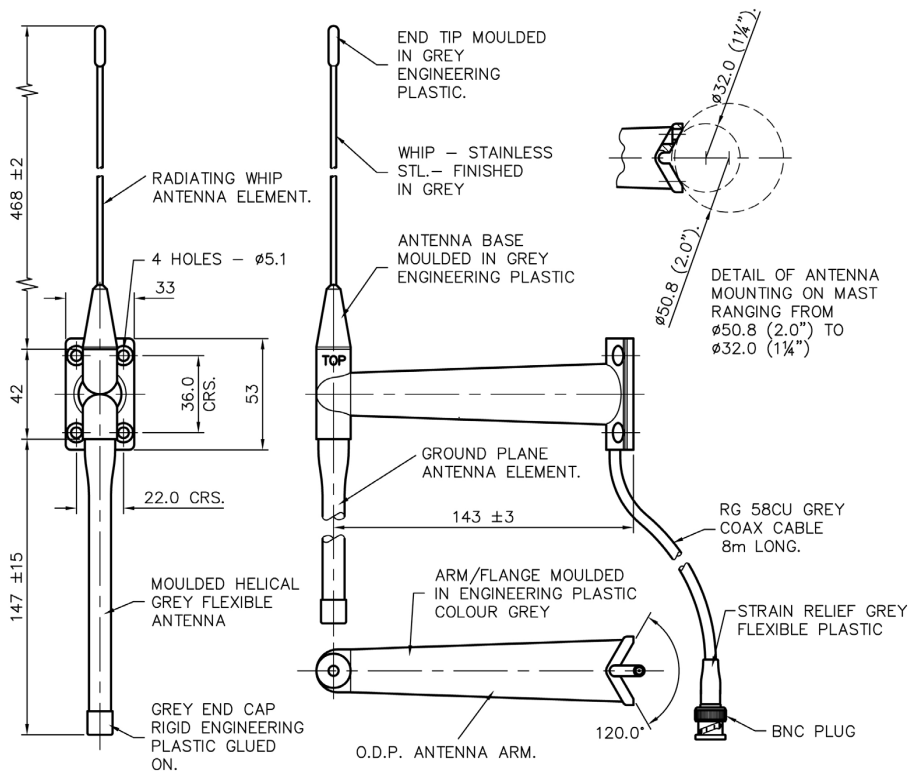

Technical Drawing