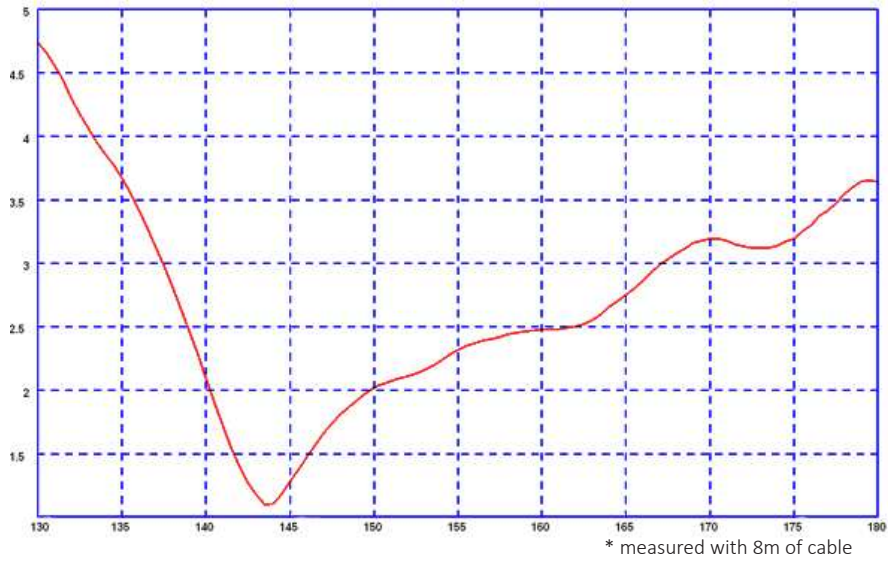

VHF & UHF Offset Dipole

ODP-JRC-8BP

Electrical Data

Typical VSWR*