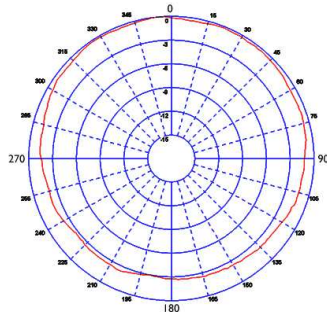

### Product Data

<b>Part No.</b>		ODP-JRC-8BP
<b>Electrical Data</b>		
Frequency Range (MHz)		139-157
Operational Band		JRC
Gain: Isotropic		1 dBi
Compared to $\frac{1}{4}$ wave		-1 dB
Typical VSWR		$\leq 2.5:1$
Polarisation		Vertical
Pattern		Omni directional
Impedance		50 $\Omega$
Max Input Power (W)		20
<b>Mechanical Data</b>		
Dimensions (mm)	Total Length	657 (25.8")
	Whip length	468 (18.4")
	Helical length	147 (5.7")
Off-Set from wall (mm)		143 (5.6")
Operating Temp (°C)		-40° / +80°C (-40° / 176°F)
Colour		Grey
Mast diameter range (mm)		50.8 / 32.0 (2" / 1.25")
<b>Cable Data</b>		
Type		RG 58CU
Length (m)		8 (26')
Colour		Grey
Diameter (mm)		5 (0.2")
Attenuation		0.35db/m @ 150 MHz
Termination		BNC plug

## ODP-JRC-8BP

Electrical Data

Typical VSWR\*

Radiation Patterns

Typical H-Plane (147MHz)

Typical E-Plane (147MHz)