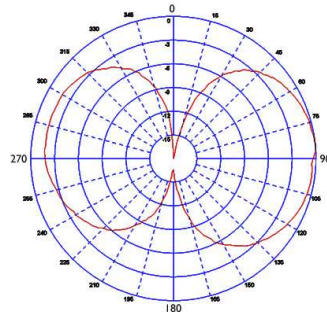

### Product Data

<b>Part No.</b>		ODP-JRC-8BP
<b>Electrical Data</b>		
Frequency Range (MHz)		139-157
Operational Band		JRC
Gain: Isotropic		1 dBi
Compared to $\frac{1}{4}$ wave		-1 dB
Typical VSWR		$\leq 2.5:1$
Polarisation		Vertical
Pattern		Omni directional
Impedance		50 $\Omega$
Max Input Power (W)		20
<b>Mechanical Data</b>		
Dimensions (mm)	Total Length	657 (25.8")
	Whip length	468 (18.4")
	Helical length	147 (5.7")
Off-Set from wall (mm)		143 (5.6")
Operating Temp (°C)		-40° / +80°C (-40° / 176°F)
Colour		Grey
Mast diameter range (mm)		50.8 / 32.0 (2" / 1.25")
<b>Cable Data</b>		
Type		RG 58CU
Length (m)		8 (26')
Colour		Grey
Diameter (mm)		5 (0.2")
Attenuation		0.35db/m @ 150 MHz
Termination		BNC plug

## ODP-JRC-8BP

Electrical Data

Typical VSWR\*

Radiation Patterns

Typical H-Plane (147MHz)

Typical E-Plane (147MHz)