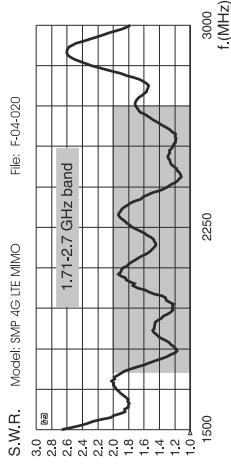

SMP 4G LTE MiMo

Indoor-Outdoor Compact Directional Multi-Band
(4G - LTE , WLAN 2.4)

MAIN FEATURES

- Very compact directional panel antenna
- 2x wide band elements in single case
- Suitable for indoor and outdoor use
- Working on 4G LTE specially conceived for MiMo systems
- Easy and quick installation on the mast or on the wall
- Fully designed & Manufactured in Italy

Installation Manual

TYPICAL S.W.R. RESPONSE

TYPICAL RADIATION PATTERN at 1940 MHz

TYPICAL S.W.R. RESPONSE

TYPICAL RADIATION PATTERN at 875 MHz

TYPICAL GAIN DIAGRAM vs FREQUENCY

TYPICAL RADIATION PATTERN at 2500 MHz

SPECIFICATIONS

Electrical Data

Type	Directional mini panel - 2 wideband elements
Frequency Range (each element)	790-960 MHz & 1710-2700 MHz @ SWR ≤ 2
Impedance	50 Ω
Half Power Beam Width	see Typical Radiation Patterns
Polarization	Linear Vertical
Max gain (each element)	5 dBi @ 790-960 MHz 8 dBi @ 1710-2700 MHz
Front to back ratio (each element)	≥ 10 dB @ 790-960 MHz ≥ 15 dB @ 1710-2700 MHz
Correlation coefficient	< 0.1 for all bands
Element Isolation (each element)	≥ 10 dB @ 790-960 MHz ≥ 15 dB @ 1710-2700 MHz
Max Power @ 30°C ambient (each element)	20 Watts (CW) @ 790-960 MHz 8 Watts (CW) @ 1710-2700 MHz
Cable Type / Length	2 x White LOW LOSS / 30 cm [other lenght on request]
Connector	2 x SMA-male (other type on request, acc min q.ty)

Mechanical Data

Materials	RAL 7035 Light Grey thermoplastic UV stabilized, galvanized steel
Wind Load @ 150 km/h	40 N
Wind Resistance	180 Km/h
Wind Surface	0.02 m ²
Operating temperature	-40°C to + 80°C
Dimensions (approx.)	154 x 134 x 46 mm without bracket
Weight (approx.)	420 gr
Installation Type	Mast: Ø25-42 mm with U-bolt (included) Wall: mounting screw (not included)