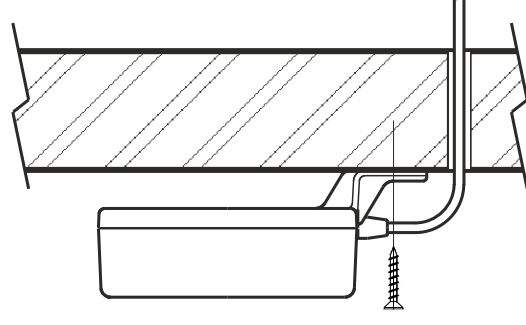

SPECIFICATIONS

Electrical Data

Type	Directional mini panel - 2 wideband elements
Frequency Range (each element)	790-960 MHz & 1710-2700 MHz @ SWR ≤ 2
Impedance	50 Ω
Half Power Beam Width	see Typical Radiation Patterns
Polarization	Linear Vertical
Max gain (each element)	5 dBi @ 790-960 MHz 8 dBi @ 1710-2700 MHz
Front to back ratio (each element)	≥ 10 dB @ 790-960 MHz ≥ 15 dB @ 1710-2700 MHz
Correlation coefficient	< 0.1 for all bands
Element Isolation (each element)	≥ 10 dB @ 790-960 MHz ≥ 15 dB @ 1710-2700 MHz
Max Power @ 30°C ambient (each element)	20 Watts (CW) @ 790-960 MHz 8 Watts (CW) @ 1710-2700 MHz
Cable Type / Length	2 x White LOW LOSS / 30 cm [other lenght on request]
Connector	2 x SMA-male (other type on request, acc min q.ty)

Mechanical Data

Materials	RAL 7035 Light Grey thermoplastic UV stabilized, galvanized steel
Wind Load @ 150 km/h	40 N
Wind Resistance	180 Km/h
Wind Surface	0.02 m ²
Operating temperature	-40°C to + 80°C
Dimensions (approx.)	154 x 134 x 46 mm without bracket
Weight (approx.)	420 gr
Installation Type	Mast: Ø25-42 mm with U-bolt (included) Wall: mounting screw (not included)

MOUNTING INSTRUCTIONS

Mast mounting

Wall mounting
(screws not included)

Optional tilting bracket

Mast: Ø 35-50 mm with clamp included
Wall: with mounting screws (not included)