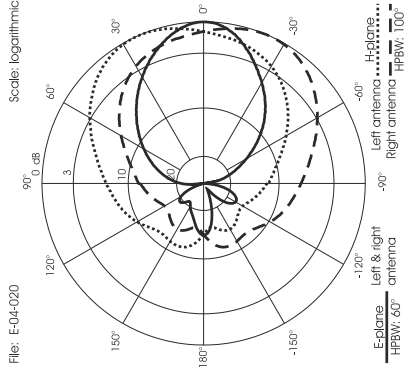

SMP 4G LTE MiMo

Indoor-Outdoor Compact Directional Multi-Band
(4G - LTE , WLAN 2.4)

MAIN FEATURES

- Very compact directional panel antenna
- 2x wide band elements in single case
- Suitable for indoor and outdoor use
- Working on 4G LTE specially conceived for MiMo systems
- Easy and quick installation on the mast or on the wall
- Fully designed & Manufactured in Italy

Installation Manual

TYPICAL S.W.R. RESPONSE

TYPICAL RADIATION PATTERN at 1940 MHz

TYPICAL S.W.R. RESPONSE

TYPICAL RADIATION PATTERN at 875 MHz

TYPICAL GAIN DIAGRAM vs FREQUENCY

TYPICAL RADIATION PATTERN at 2500 MHz

SPECIFICATIONS

Electrical Data

Type	Directional mini panel - 2 wideband elements
Frequency Range (each element)	790-960 MHz & 1710-2700 MHz @ SWR ≤ 2
Impedance	50 Ω
Half Power Beam Width	see Typical Radiation Patterns
Polarization	Linear Vertical
Max gain (each element)	5 dBi @ 790-960 MHz 8 dBi @ 1710-2700 MHz
Front to back ratio (each element)	≥ 10 dB @ 790-960 MHz ≥ 15 dB @ 1710-2700 MHz
Correlation coefficient	< 0.1 for all bands
Element Isolation (each element)	≥ 10 dB @ 790-960 MHz ≥ 15 dB @ 1710-2700 MHz
Max Power @ 30°C ambient (each element)	20 Watts (CW) @ 790-960 MHz 8 Watts (CW) @ 1710-2700 MHz
Cable Type / Length	2 x White LOW LOSS / 30 cm [other lenght on request]
Connector	2 x SMA-male (other type on request, acc min q.ty)

Mechanical Data

Materials	RAL 7035 Light Grey thermoplastic UV stabilized, galvanized steel
Wind Load @ 150 km/h	40 N
Wind Resistance	180 Km/h
Wind Surface	0.02 m ²
Operating temperature	-40°C to + 80°C
Dimensions (approx.)	154 x 134 x 46 mm without bracket
Weight (approx.)	420 gr
Installation Type	Mast: Ø25-42 mm with U-bolt (included) Wall: mounting screw (not included)