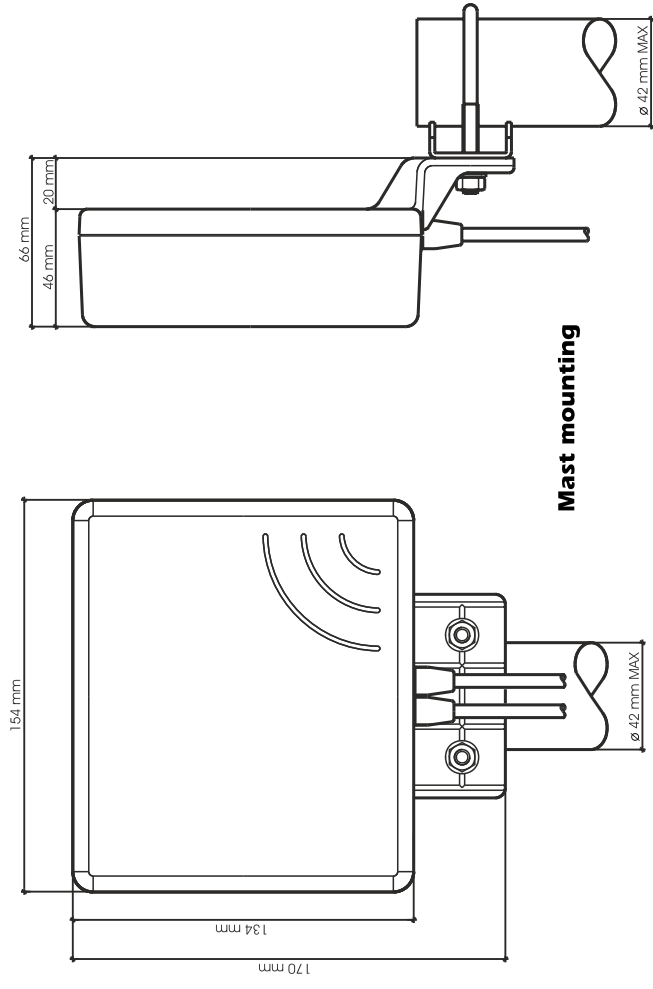

SPECIFICATIONS

Electrical Data

Type	Directional mini panel - 2 wideband elements
Frequency Range (each element)	790-960 MHz & 1710-2700 MHz @ SWR ≤ 2
Impedance	50 Ω
Half Power Beam Width	see Typical Radiation Patterns
Polarization	Linear Vertical
Max gain (each element)	5 dBi @ 790-960 MHz 8 dBi @ 1710-2700 MHz
Front to back ratio (each element)	≥ 10 dB @ 790-960 MHz ≥ 15 dB @ 1710-2700 MHz
Correlation coefficient	< 0.1 for all bands
Element Isolation (each element)	≥ 10 dB @ 790-960 MHz ≥ 15 dB @ 1710-2700 MHz
Max Power @ 30°C ambient (each element)	20 Watts (CW) @ 790-960 MHz 8 Watts (CW) @ 1710-2700 MHz
Cable Type / Length	2 x White LOW LOSS / 30 cm [other lenght on request]
Connector	2 x SMA-male (other type on request, acc min q.ty)

Mechanical Data

Materials	RAL 7035 Light Grey thermoplastic UV stabilized, galvanized steel
Wind Load @ 150 km/h	40 N
Wind Resistance	180 Km/h
Wind Surface	0.02 m ²
Operating temperature	-40°C to + 80°C
Dimensions (approx.)	154 x 134 x 46 mm without bracket
Weight (approx.)	420 gr
Installation Type	Mast: Ø25-42 mm with U-bolt (included) Wall: mounting screw (not included)

MOUNTING INSTRUCTIONS

Mast mounting

Wall mounting
(screws not included)

Optional tilting bracket

Mast: Ø 35-50 mm with clamp included
Wall: with mounting screws (not included)