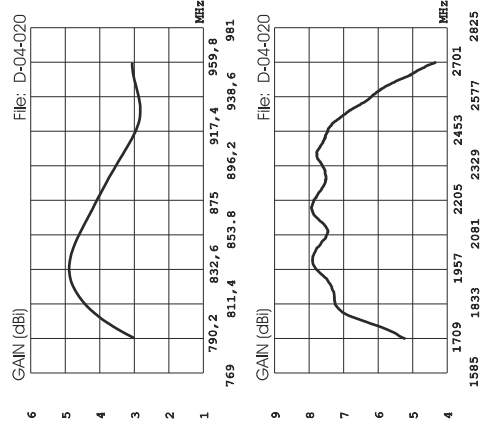

Installation Manual

TYPICAL S.W.R. RESPONSE

TYPICAL RADIATION PATTERN at 1940 MHz

TYPICAL S.W.R. RESPONSE

TYPICAL RADIATION PATTERN at 875 MHz

TYPICAL GAIN DIAGRAM vs FREQUENCY

TYPICAL RADIATION PATTERN at 2500 MHz

SPECIFICATIONS

Electrical Data

Type	Directional mini panel - 2 wideband elements
Frequency Range (each element)	790-960 MHz & 1710-2700 MHz @ SWR ≤ 2
Impedance	50 Ω
Half Power Beam Width	see Typical Radiation Patterns
Polarization	Linear Vertical
Max gain (each element)	5 dBi @ 790-960 MHz 8 dBi @ 1710-2700 MHz
Front to back ratio (each element)	≥ 10 dB @ 790-960 MHz ≥ 15 dB @ 1710-2700 MHz
Correlation coefficient	< 0.1 for all bands
Element Isolation (each element)	≥ 10 dB @ 790-960 MHz ≥ 15 dB @ 1710-2700 MHz
Max Power @ 30°C ambient (each element)	20 Watts (CW) @ 790-960 MHz 8 Watts (CW) @ 1710-2700 MHz
Cable Type / Length	2 x White LOW LOSS / 30 cm [other lenght on request]
Connector	2 x SMA-male (other type on request, acc min q.ty)

Mechanical Data

Materials	RAL 7035 Light Grey thermoplastic UV stabilized, galvanized steel
Wind Load @ 150 km/h	40 N
Wind Resistance	180 Km/h
Wind Surface	0.02 m ²
Operating temperature	-40°C to + 80°C
Dimensions (approx.)	154 x 134 x 46 mm without bracket
Weight (approx.)	420 gr
Installation Type	Mast: Ø25-42 mm with U-bolt (included) Wall: mounting screw (not included)