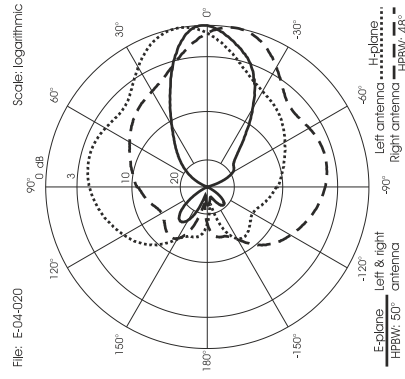

SMP 4G LTE MiMo

Indoor-Outdoor Compact Directional Multi-Band
(4G - LTE , WLAN 2.4)

MAIN FEATURES

- Very compact directional panel antenna
- 2x wide band elements in single case
- Suitable for indoor and outdoor use
- Working on 4G LTE specially conceived for MiMo systems
- Easy and quick installation on the mast or on the wall
- Fully designed & Manufactured in Italy

Installation Manual

TYPICAL S.W.R. RESPONSE

TYPICAL RADIATION PATTERN at 1940 MHz

TYPICAL S.W.R. RESPONSE

TYPICAL RADIATION PATTERN at 875 MHz

TYPICAL GAIN DIAGRAM vs FREQUENCY

TYPICAL RADIATION PATTERN at 2500 MHz

SPECIFICATIONS

Electrical Data

Type	Directional mini panel - 2 wideband elements
Frequency Range (each element)	790-960 MHz & 1710-2700 MHz @ SWR ≤ 2
Impedance	50 Ω
Half Power Beam Width	see Typical Radiation Patterns
Polarization	Linear Vertical
Max gain (each element)	5 dBi @ 790-960 MHz 8 dBi @ 1710-2700 MHz
Front to back ratio (each element)	≥ 10 dB @ 790-960 MHz ≥ 15 dB @ 1710-2700 MHz
Correlation coefficient	< 0.1 for all bands
Element Isolation (each element)	≥ 10 dB @ 790-960 MHz ≥ 15 dB @ 1710-2700 MHz
Max Power @ 30°C ambient (each element)	20 Watts (CW) @ 790-960 MHz 8 Watts (CW) @ 1710-2700 MHz
Cable Type / Length	2 x White LOW LOSS / 30 cm [other lenght on request]
Connector	2 x SMA-male (other type on request, acc min q.ty)

Mechanical Data

Materials	RAL 7035 Light Grey thermoplastic UV stabilized, galvanized steel
Wind Load @ 150 km/h	40 N
Wind Resistance	180 Km/h
Wind Surface	0.02 m ²
Operating temperature	-40°C to + 80°C
Dimensions (approx.)	154 x 134 x 46 mm without bracket
Weight (approx.)	420 gr
Installation Type	Mast: Ø25-42 mm with U-bolt (included) Wall: mounting screw (not included)