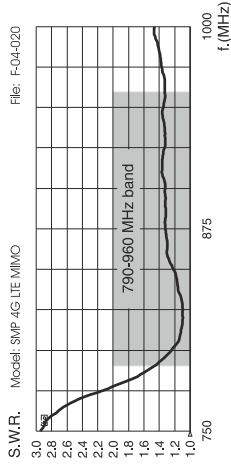

Installation Manual

TYPICAL S.W.R. RESPONSE

TYPICAL RADIATION PATTERN at 1940 MHz

TYPICAL S.W.R. RESPONSE

TYPICAL RADIATION PATTERN at 875 MHz

TYPICAL GAIN DIAGRAM vs FREQUENCY

TYPICAL RADIATION PATTERN at 2500 MHz

SPECIFICATIONS

Electrical Data

Type	Directional mini panel - 2 wideband elements
Frequency Range (each element)	790-960 MHz & 1710-2700 MHz @ SWR ≤ 2
Impedance	50 Ω
Half Power Beam Width	see Typical Radiation Patterns
Polarization	Linear Vertical
Max gain (each element)	5 dBi @ 790-960 MHz 8 dBi @ 1710-2700 MHz
Front to back ratio (each element)	≥ 10 dB @ 790-960 MHz ≥ 15 dB @ 1710-2700 MHz
Correlation coefficient	< 0.1 for all bands
Element Isolation (each element)	≥ 10 dB @ 790-960 MHz ≥ 15 dB @ 1710-2700 MHz
Max Power @ 30°C ambient (each element)	20 Watts (CW) @ 790-960 MHz 8 Watts (CW) @ 1710-2700 MHz
Cable Type / Length	2 x White LOW LOSS / 30 cm [other lenght on request]
Connector	2 x SMA-male (other type on request, acc min q.ty)

Mechanical Data

Materials	RAL 7035 Light Grey thermoplastic UV stabilized, galvanized steel
Wind Load @ 150 km/h	40 N
Wind Resistance	180 Km/h
Wind Surface	0.02 m ²
Operating temperature	-40°C to + 80°C
Dimensions (approx.)	154 x 134 x 46 mm without bracket
Weight (approx.)	420 gr
Installation Type	Mast: Ø25-42 mm with U-bolt (included) Wall: mounting screw (not included)