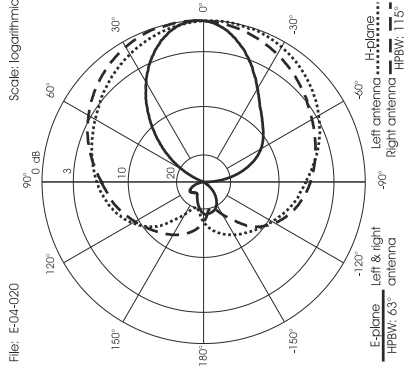

Installation Manual

TYPICAL S.W.R. RESPONSE

TYPICAL RADIATION PATTERN at 1940 MHz

TYPICAL S.W.R. RESPONSE

TYPICAL RADIATION PATTERN at 875 MHz

TYPICAL GAIN DIAGRAM vs FREQUENCY

TYPICAL RADIATION PATTERN at 2500 MHz

SPECIFICATIONS

Electrical Data

Type	Directional mini panel - 2 wideband elements
Frequency Range (each element)	790-960 MHz & 1710-2700 MHz @ SWR ≤ 2
Impedance	50 Ω
Half Power Beam Width	see Typical Radiation Patterns
Polarization	Linear Vertical
Max gain (each element)	5 dBi @ 790-960 MHz 8 dBi @ 1710-2700 MHz
Front to back ratio (each element)	≥ 10 dB @ 790-960 MHz ≥ 15 dB @ 1710-2700 MHz
Correlation coefficient	< 0.1 for all bands
Element Isolation (each element)	≥ 10 dB @ 790-960 MHz ≥ 15 dB @ 1710-2700 MHz
Max Power @ 30°C ambient (each element)	20 Watts (CW) @ 790-960 MHz 8 Watts (CW) @ 1710-2700 MHz
Cable Type / Length	2 x White LOW LOSS / 30 cm [other lenght on request]
Connector	2 x SMA-male (other type on request, acc min q.ty)

Mechanical Data

Materials	RAL 7035 Light Grey thermoplastic UV stabilized, galvanized steel
Wind Load @ 150 km/h	40 N
Wind Resistance	180 Km/h
Wind Surface	0.02 m ²
Operating temperature	-40°C to + 80°C
Dimensions (approx.)	154 x 134 x 46 mm without bracket
Weight (approx.)	420 gr
Installation Type	Mast: Ø25-42 mm with U-bolt (included) Wall: mounting screw (not included)