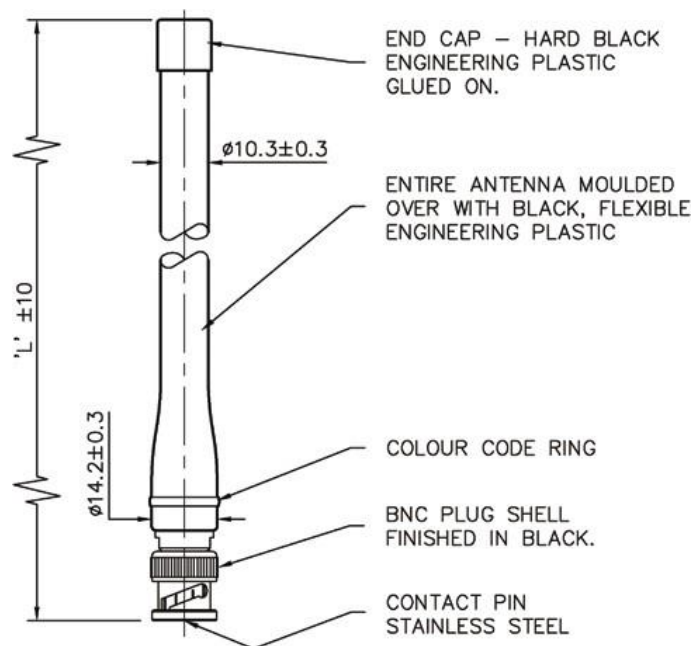

EBDS Wireless & Antennas
09 72 36 76 46
info@ebds.eu
www.ebds.eu