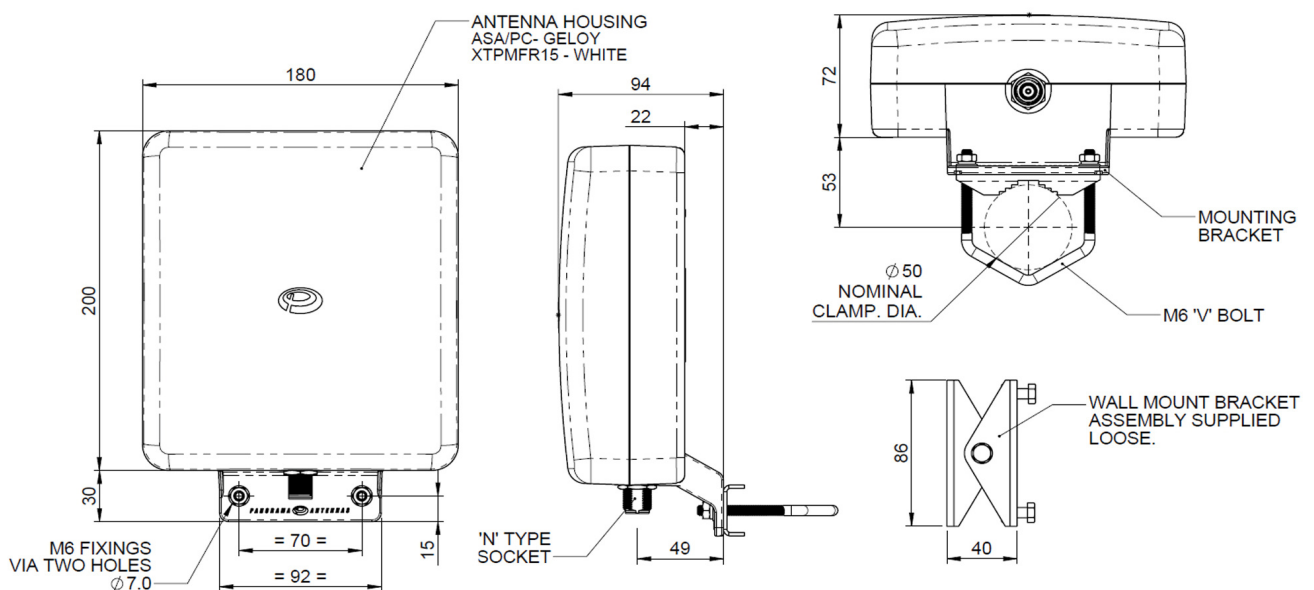

Technical Drawing