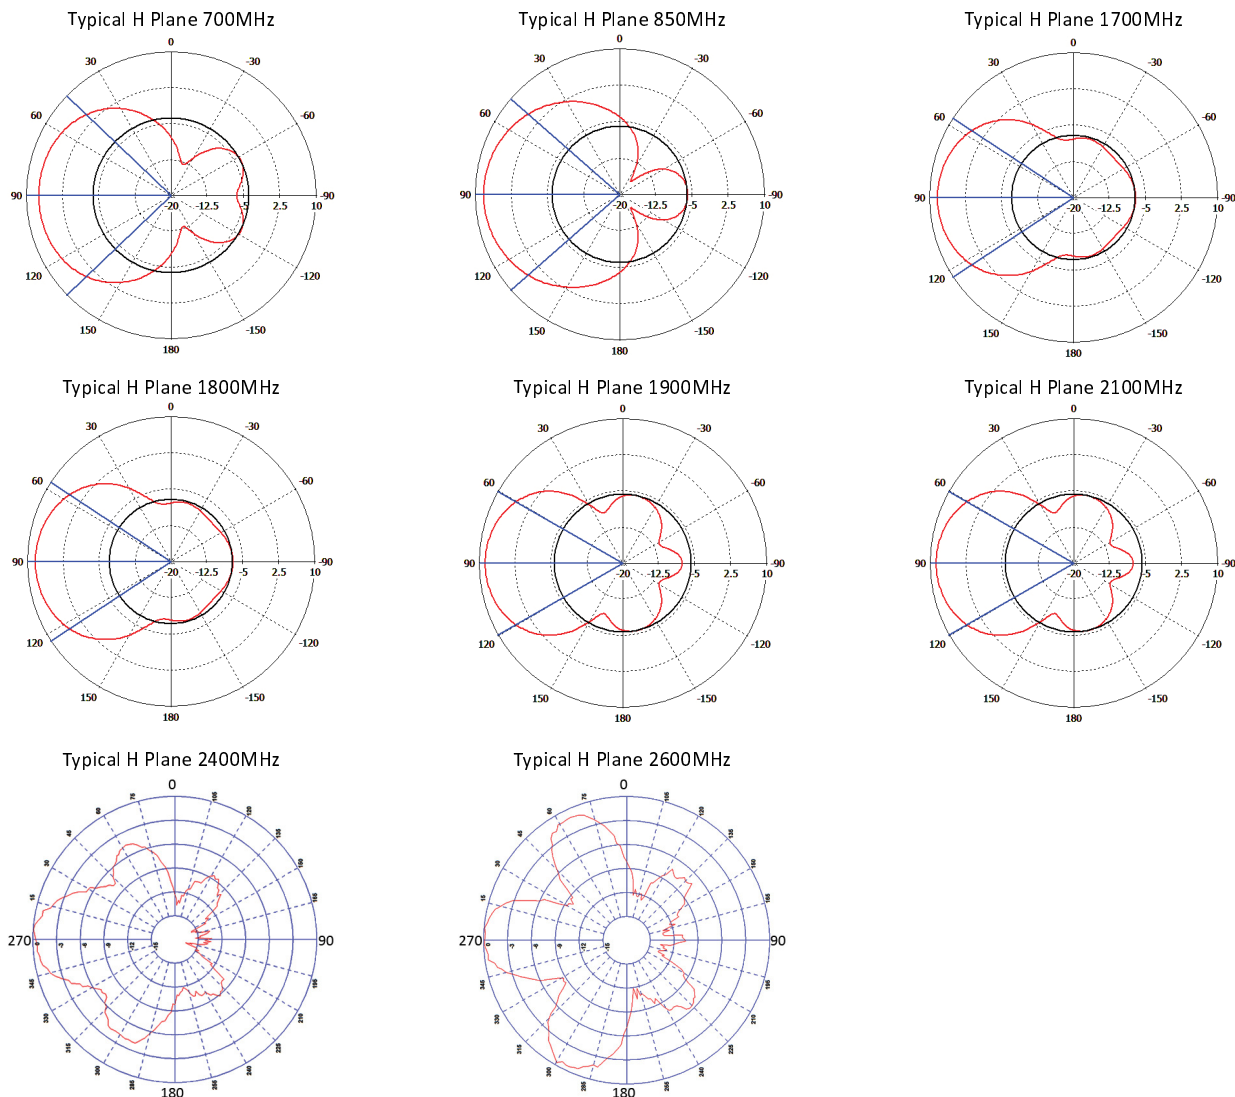

### Technical Drawing

### Polar radiation plots

### Typical VSWR

\*Measurements taken looking directly into N connector on antenna housing.