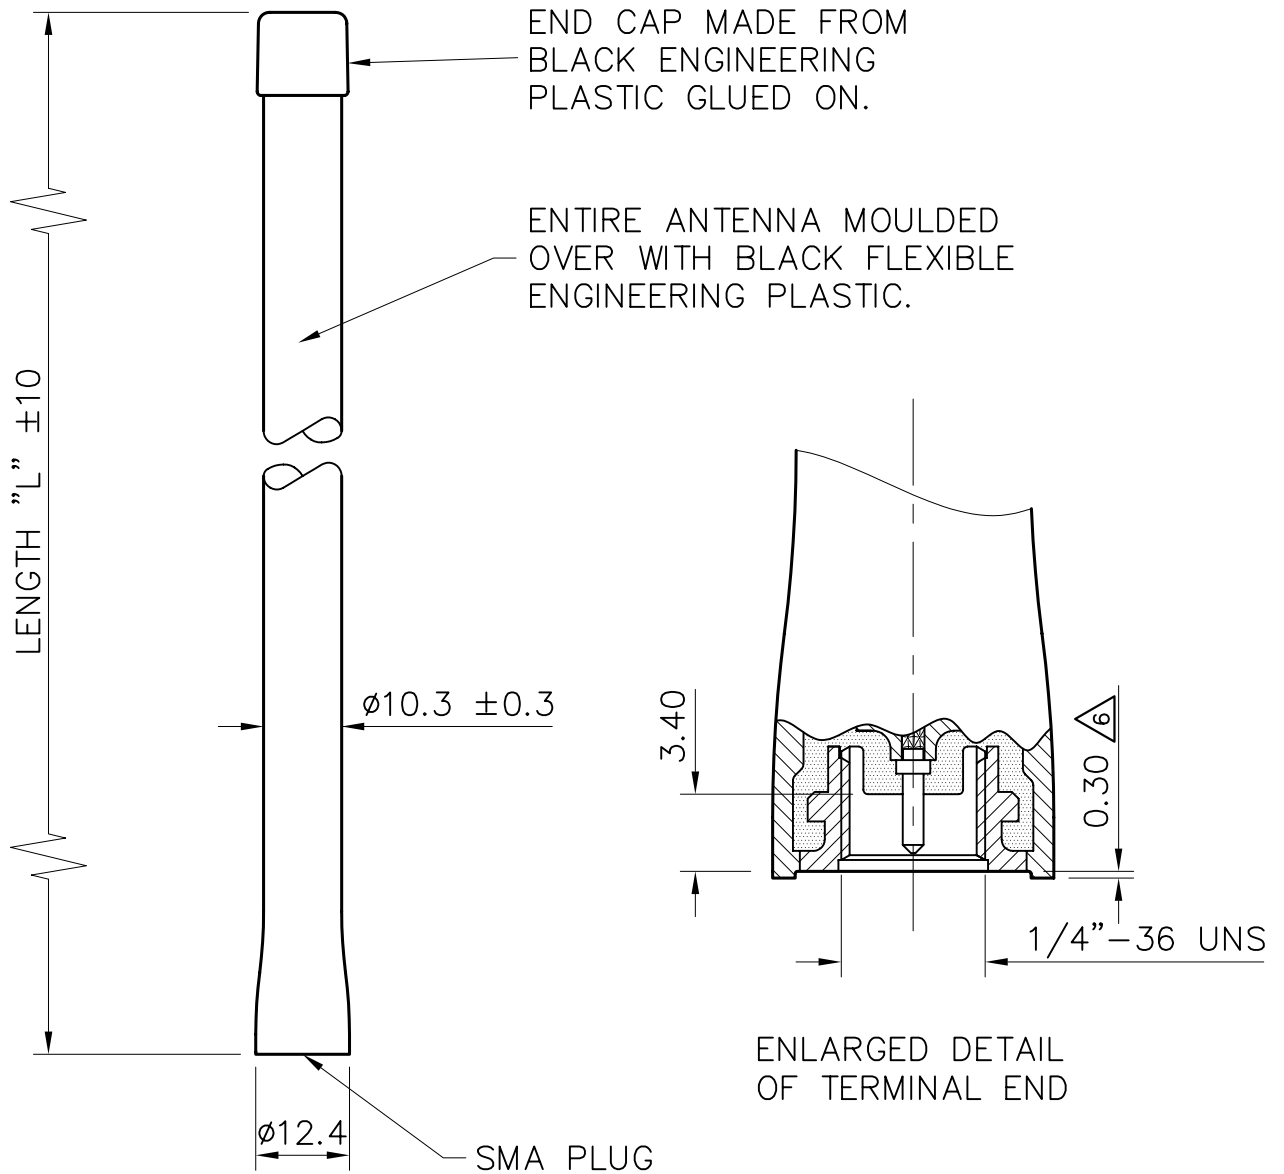

MFX-SMAMO-VAR

DRG. No.

THIS IS A PROPRIETARY ITEM OF PANORAMA ANTENNAS LTD. AND COULD BE SUBJECT TO CHANGE WITHOUT PRIOR NOTICE. THIS ITEM IS RoHS COMPLIANT.

— DENOTES LATEST ISSUE CHANGES

PART No.	FREQ. RANGE MHz	LENGTH "L" mm
MFX-SMAMO-H3	132-143	191
MFX-SMAMO-H4	141-151	171
MFX-SMAMO-H5	149-159	162
MFX-SMAMO-H6	156-162	152
MFX-SMAMO-H6A	155-174	150
MFX-SMAMO-H7	162-174	148
MFX-SMAMO-K5	174-192	133
MFX-SMAMO-K6	192-208	120
MFX-SMAMO-K7	208-225	111
MFX-SMAMO-JRC	139-157	169
MFX-SMAMO-L	220-250	101